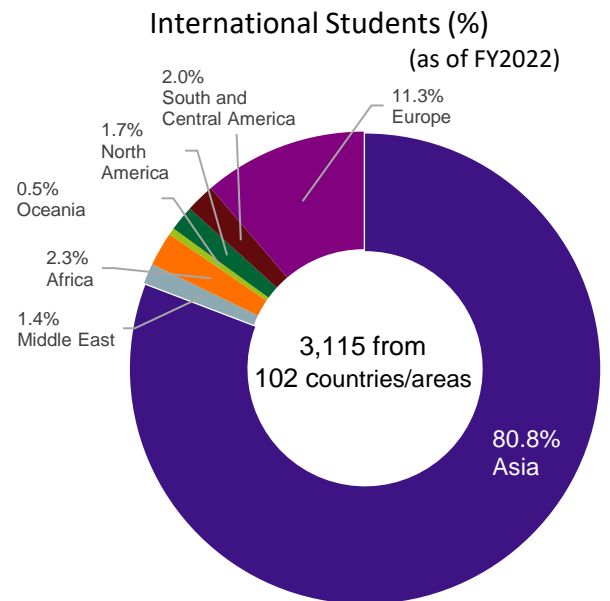

FGL Undergraduate Courses Entrance Ceremony in Oct. 2022

Contact

Future Global Leadership Program,
Student Exchange Division/Global Learning Center
<https://www.insc.tohoku.ac.jp/english/degree/>
41 Kawauchi, Aoba-ku, Sendai, Miyagi, 980-8576 Japan
Email: tohoku-fgl@grp.tohoku.ac.jp