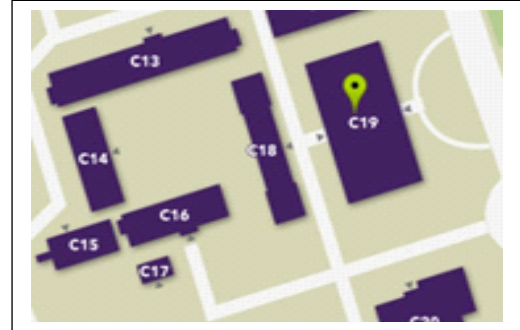

OASIS is open from 10:00 to 17:00

Enjoy your lunch and a ¥50 cup of coffee or tea at OASIS.

All events are held at lunch time!

May 2019						
Sun	Mon	Tue	Wed	Thu	Fri	Sat
			1	2	3	4
GOLDEN WEEK						
5		7	8	9	10	11
GOLDEN WEEK		Q&A		TOEFL	Japanese Crash Course	
12	13	14	15	16	17	18
	University of Granada Spain 	Tallinn University Estonia 		National University of Singapore 	University of Hawaii Manoa 	
STUDY ABROAD INFORMATION WEEK						
19	20	21	22	23	24	25
	Prizes!! 	?? ? ? ? ? QUIZ ? ? ? ? ?		TOEFL	Japanese Crash Course	Buy a ticket by Wed. the 29 th at DIEE or OASIS 
26	27	28	29	30	31	
		Furoshiki – the art of wrapping	DEEp-Bridge meeting	TOEFL	Curry Lunch ¥200	