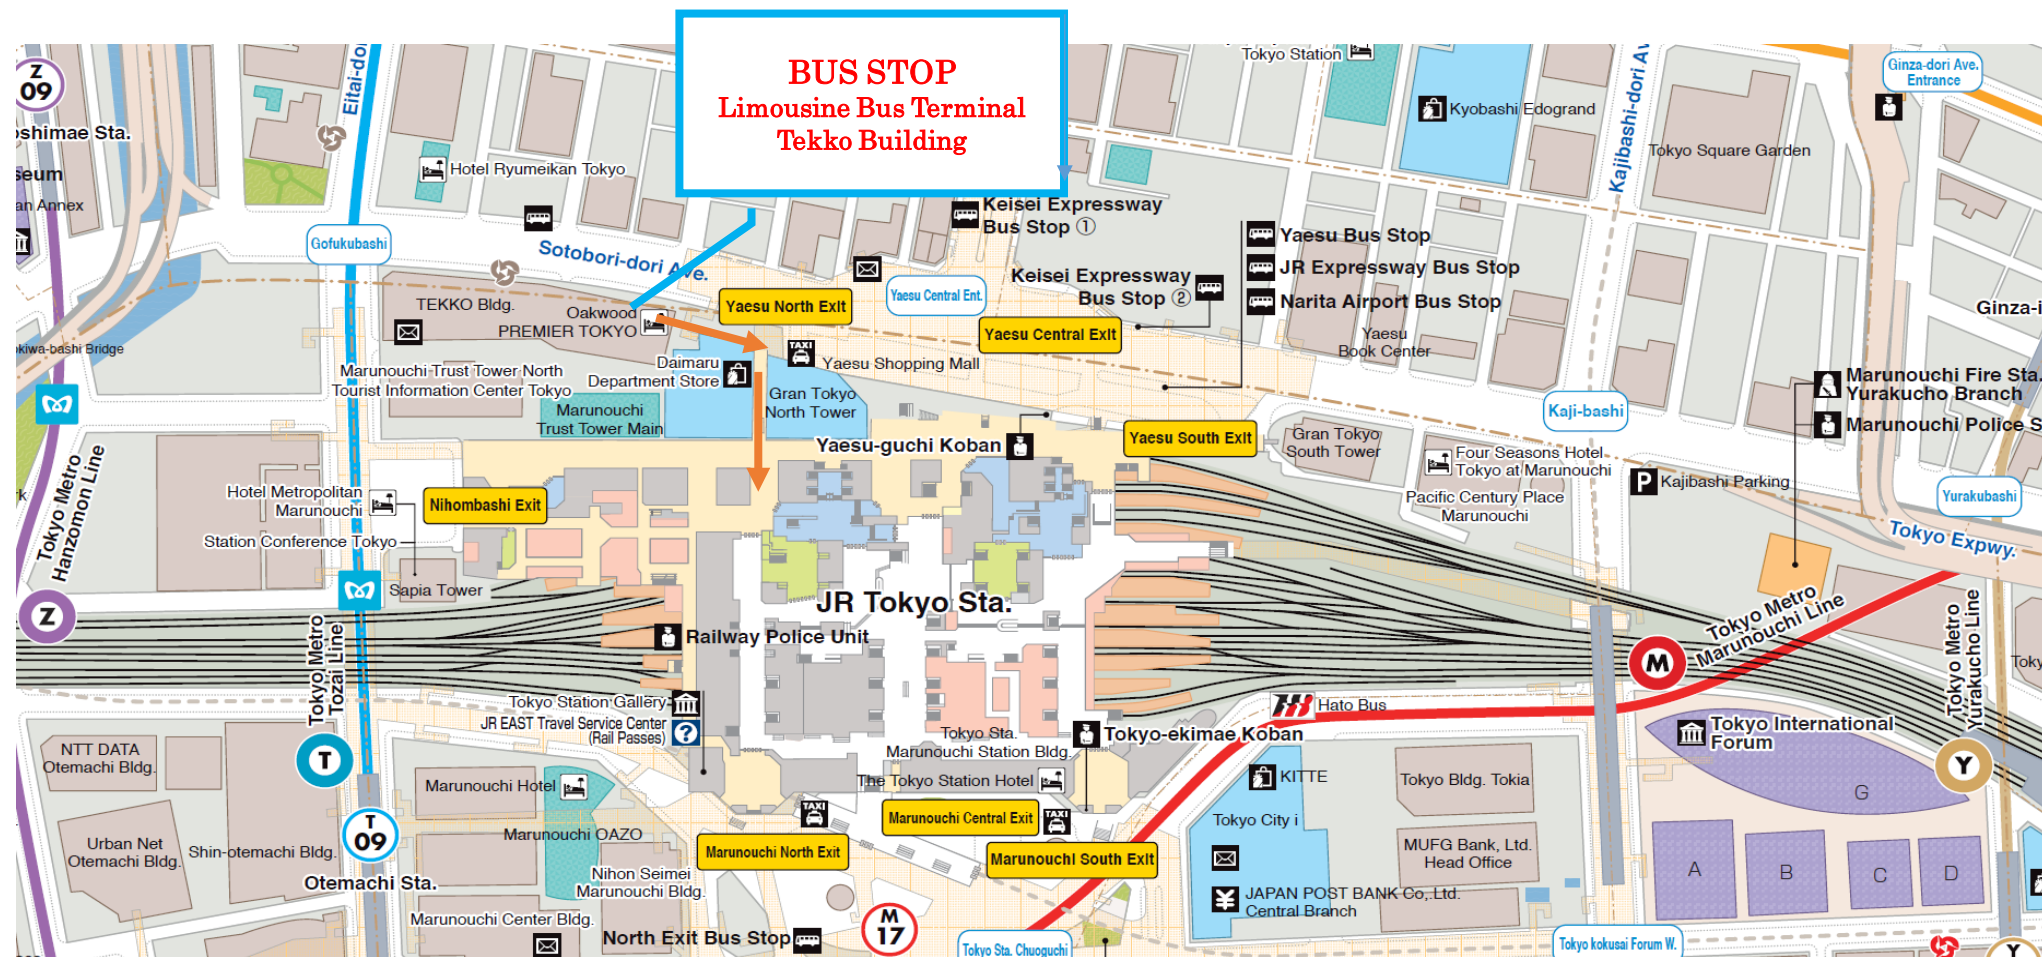

★How to get to Tokyo Station from the Bus stop of Tekko Building

1. After getting off the bus at the Tekko Building Bus Stop, walk to the right on the main street with the Tekko Building behind you.
2. After you pass by Lawson the convenience store and Daimaru the department store, enter Tokyo Station from the **Yaesu North Entrance**.
3. Follow the signs of Tohoku Shinkansen and go through the ticket gate to get to the Tohoku Shinkansen platforms.

..... ←Walk way

← You have to get on "Tohoku Shinkansen", If you miss the way to platform of Tohoku shinkansen, please find the sign and follow