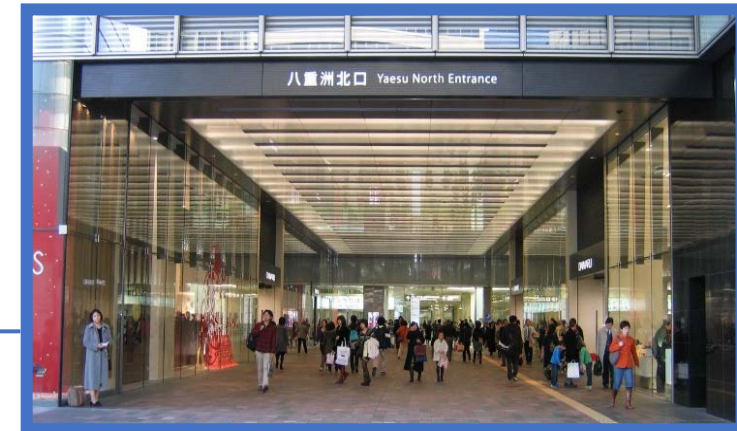

★How to get to Tokyo Station from the Bus stop of Tekko Building

1. After getting off the bus at the Tekko Building Bus Stop, walk to the right on the main street with the Tekko Building behind you.
2. After you pass by Lawson the convenience store and Daimaru the department store, enter Tokyo Station from the **Yaesu North Entrance**.
3. Follow the signs of Tohoku Shinkansen and go through the ticket gate to get to the Tohoku Shinkansen platforms.