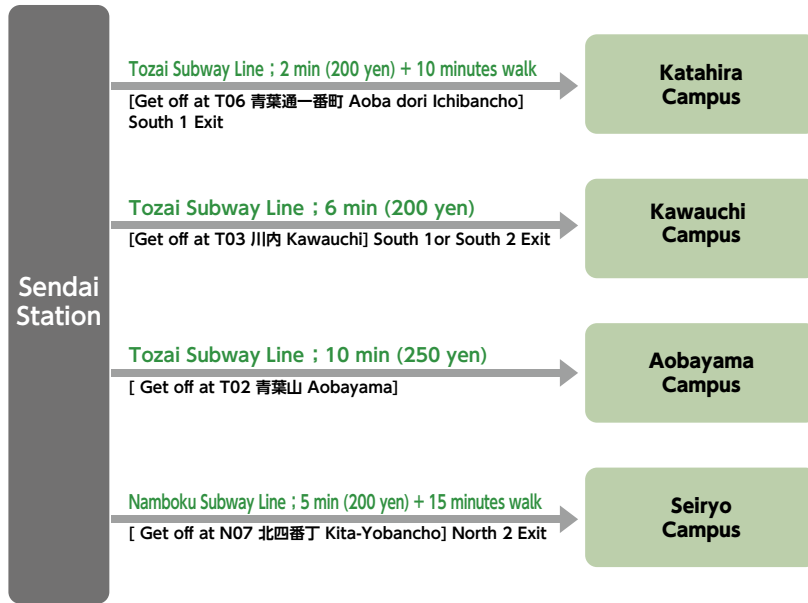

*University Houses are for both international students and Japanese students.
*ユニバーシティ・ハウスは日本人学生との混住です。

↓ To ⑧
⑧に至る

Access to dormitories 宿舎へのアクセス

Getting From Sendai Station to dormitories

Sendai Station	Tozai Subway Line ; 9min (250yen) [Get off at 青葉山 Aobayama]	University House Aobayama
	Bus Stop No.9 ; 30 min (230yen) Route 899, 999 [Get off at 東北福祉大前 Tohoku Fukushidai-mae]	International House Sanjo 1, University House Sanjo, Sanjoll, Sanjolll
	Bus Stop No.9 ; 30min (230yen) Route 899, 999 [Get off at 北山三丁目 Kitayama Sancho]	International House Sanjo 2
	JR Tohoku Honsen ; 5min (190yen) [Get off at 東仙台 Higashi-Sendai]	International House Higashi-Sendai
	Tozai Subway Line ; 2min (200yen) [Get off at 青葉通一番町 Aoba dori Ichibancho]	University House Katahira
	Bus Stop No.9 (Route899), No.11(701,704,706) 5min(100yen) [Get off at 青葉通一番町 Aoba dori Ichibancho eki]	University House Katahira
	Namboku Subway Line ; 8min(250yen) [Get off at 長町 Nagamachi]	University House Nagamachi

Bus Stop information (Sendai Station west gate)

バスのりば案内(仙台駅西口)

Access to the Campuses キャンパスへのアクセス

From Sendai Station to campuses

From Sendai Station to Katahira Campus

- Tozai Subway Line (200 yen): Get off at T06 Aoba dori Ichibancho and take a 10 minutes walk from South 1 Exit.
- City Bus/ Miyako Bus (100 yen) from Bus Stop No. 11: Get off at Aoba dori Ichibancho eki and take a 10 minutes walk.
- Get to the North Gate of the Tohoku University Katahira Campus
- City Bus/ Miyako Bus (180 yen) from Bus Stop No. 11: Get off at Tohokudai Seimon Mae.

仙台駅からキャンパスまで

片平キャンパスへのアクセス

- 地下鉄東西線 T06青葉通一番町駅下車(200円) 南1出口から徒歩10分
- 市営バス・宮交バス 11番のりば青葉通一番町駅下車 (100円) 徒歩10分
- 東北大学片平キャンパス北門に至る
- 市営バス・宮交バス 11番のりば東北大正門前下車 (180円)