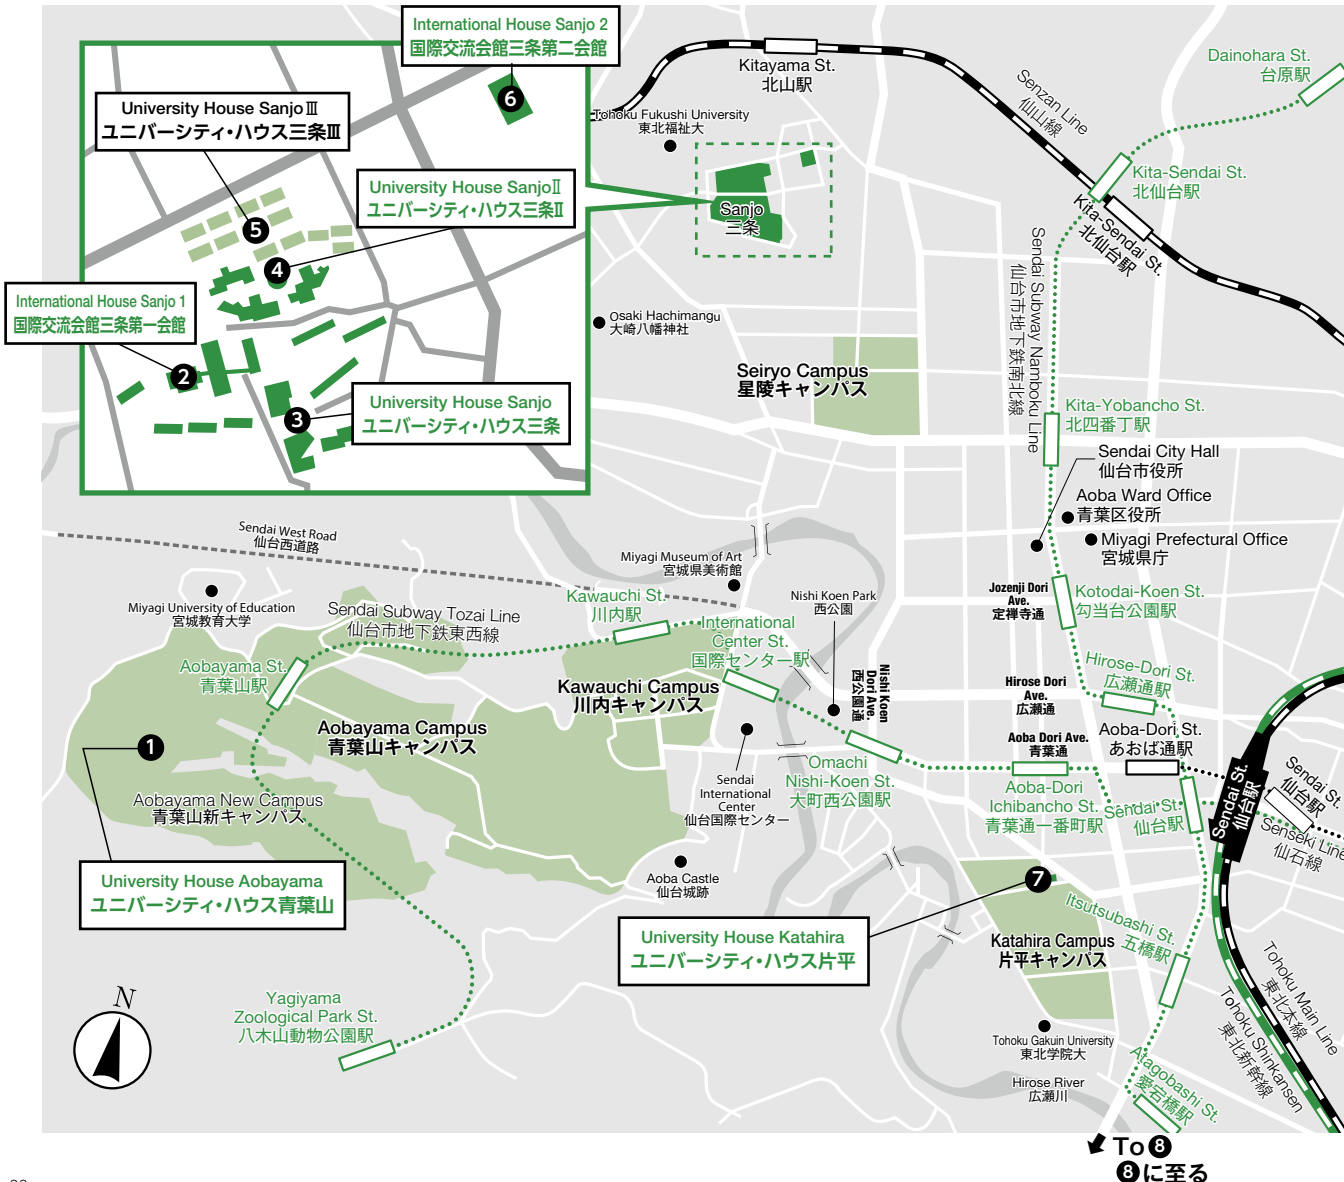

Location Map キャンパス・宿舍位置図

留学生・外国人研究者向け宿舍/Dormitories

- ① **University House Aobayama/ユニバーシティ・ハウス青葉山**
  (for International Students/留学生向け)
  Phone 022-795-3774
  468-1, Aoba, Aramaki, Aoba-ku, Sendai 980-8572
  〒980-8572 仙台市青葉区荒巻青葉468-1
- ② **International House Sanjo1/国際交流会館三條第一会館**
  (for International students and Researchers/留学生、外国人研究者向け)
  Phone 022-275-9901
- ③ **University House Sanjo/ユニバーシティ・ハウス三條**
  (for International students/留学生向け)
  Phone 022-274-7305
- ④ **University House Sanjo II/ユニバーシティ・ハウス三條II**
  (for International students/留学生向け)
  Phone 022-718-2021
- ⑤ **University House Sanjo III/ユニバーシティ・ハウス三條III**
  (for International students/留学生向け)
  Phone 022-718-2021
  19-1, Sanjo-machi, Aoba-ku, Sendai, 981-0935
  〒981-0935 仙台市青葉区三條町19-1
- ⑥ **International House Sanjo 2/国際交流会館三條第二会館**
  (for international students/留学生向け)
  Phone 022-718-7850
  10-15, Sanjo-machi, Aoba-ku, Sendai, 981-0935
  〒981-0935 仙台市青葉区三條町10-15
- ⑦ **University House Katahira/ユニバーシティ・ハウス片平**
  (for International students and Researchers/留学生、外国人研究者向け)
  Phone 022-797-9301
  1-14-15, Ichibancho, Aoba-ku, Sendai, 980-0811
  〒980-0811 仙台市青葉区一番町1-14-15
- ⑧ **University House Nagamachi/ユニバーシティ・ハウス長町**
  (for International students/留学生向け)
  Phone 022-718-2021
  8-6-10, Nagamachi, Taihaku-ku, Sendai, 982-0011
  〒982-0011 仙台市太白区長町8-6-10
- ⑨ **International House Higashi-Sendai/国際交流会館東仙台台会館**
  (for International students/留学生向け)
  Phone 022-293-5591
  6-14-15, Higashi-Sendai, Miyagino-ku, Sendai, 983-0833
  〒983-0833 仙台市宮城野区東仙台6-14-15

*University Houses are for both international students and Japanese students.
*ユニバーシティ・ハウスは日本人学生との混住です。

↓ To ⑧
⑧に至る