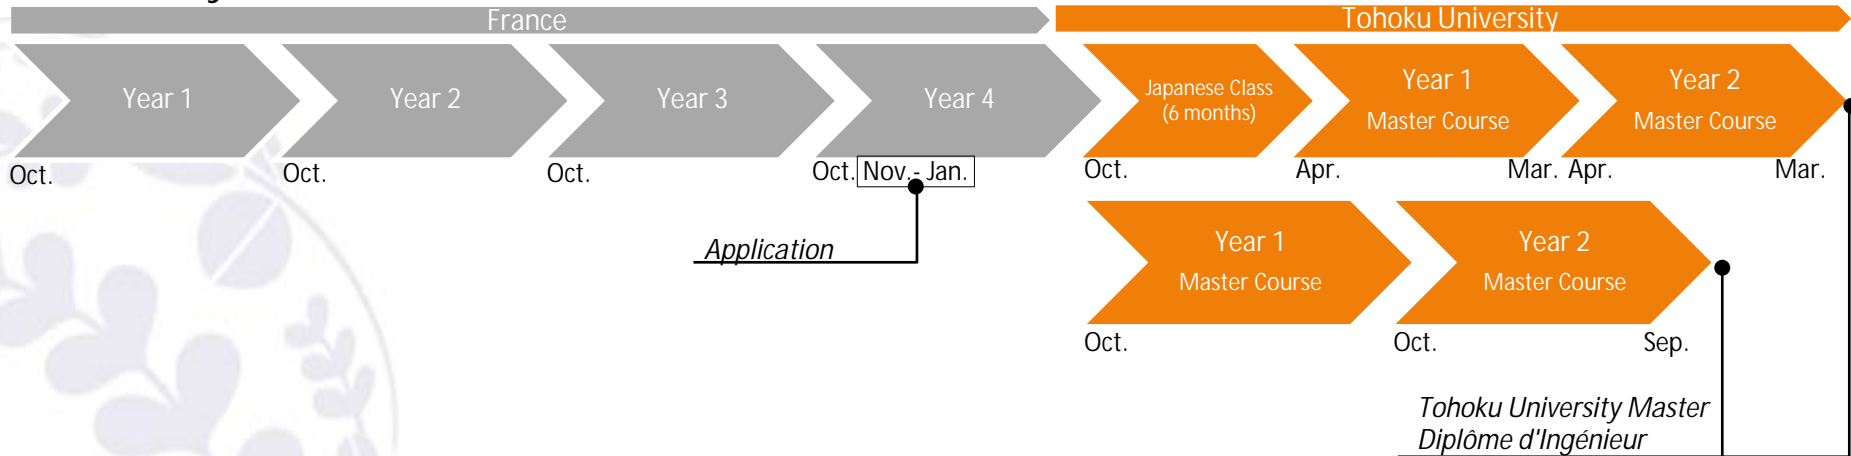

Double Degree Program: Overview

Ecole Centrale Paris (CentraleSupélec), Lille, Lyon, Marseille, Nantes
INSA de Lyon

KTH Royal Institute of Technology