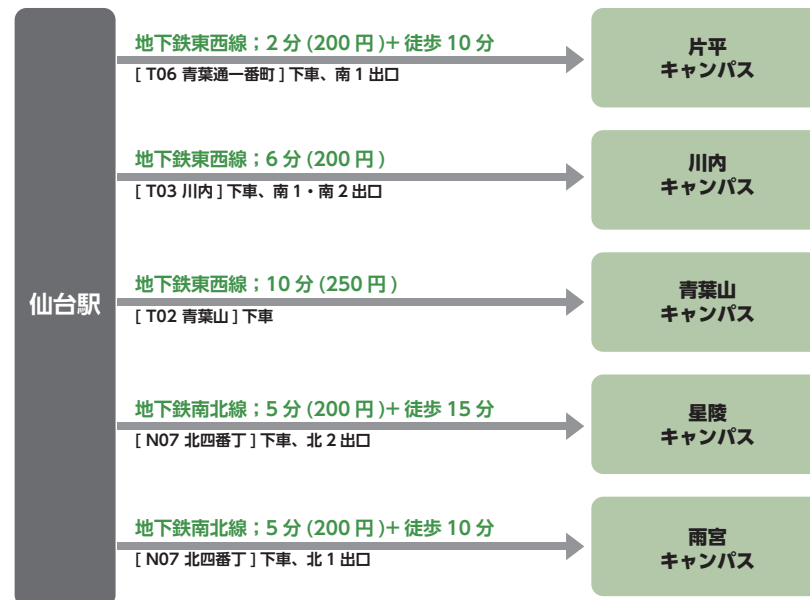

仙台駅からキャンパスまで