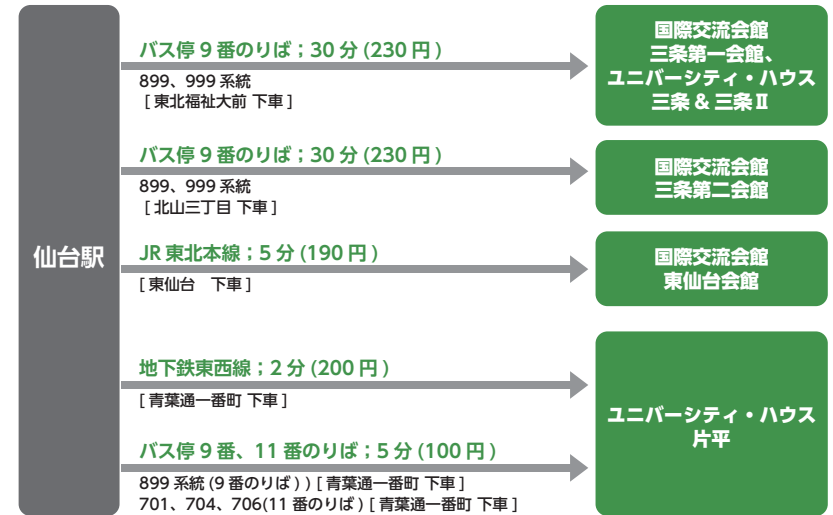

仙台駅から国際交流会館・ユニバーシティハウスまで